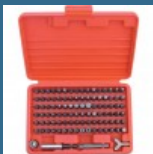

64 lei

MAKITA Caseta 31 biti + adaptor

70 lei

MAKITA Set 21 de accesorii mixte

86 lei

CROMWELL Set 4 extractoare de suruburi

30 lei

CROMWELL Set de pile-ac 16cm (6.1/2") CUT 2 ASSORTED NEEDLE FILE SET-12PCE

50 lei

CROMWELL Cromwell Burghie HSS-CO 1-10/0,5 (19 piese) (5% Cobalt)

220 lei

CROMWELL Set varf surubelnita Master - 100 piese MASTER SCREWDRIVER BIT SET 1/4"x25 mm 100 piese

236 lei

CROMWELL Set 19 piese burghie HSS cu coada dreapta SET OF 19 HSS-COBALT S/DRILLS 1-10 mm x 0.50 mm