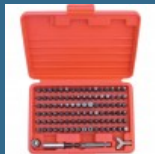

70 lei

MAKITA Set 21 de accesorii mixte

86 lei

CROMWELL Set 4 extractoare de suruburi

30 lei

---

CROMWELL Set de pile-ac 16cm (6.1/2") CUT 2 ASSORTED NEEDLE FILE SET-12PCE

50 lei

---

CROMWELL Cromwell Burghie HSS-CO 1-10/0,5 (19 piese) (5% Cobalt)

220 lei

---

CROMWELL Set varf surubelnita Master - 100 piese MASTER SCREWDRIVER BIT SET 1/4"x25 mm 100 piese

236 lei

---

CROMWELL Set 19 piese burghie HSS cu coada dreapta SET OF 19 HSS-COBALT S/DRILLS 1-10 mm x 0.50 mm