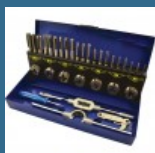

86 lei

CROMWELL Set 4 extractoare de suruburi

30 lei

CROMWELL Set de pile-ac 16cm CUT 2 ASSORTED NEEDLE FILE SET (12)

47 lei

CROMWELL Cromwell Burghie HSS-CO 1-10/0,5 (19 piese) (5% Cobalt)

220 lei

CROMWELL Set tarozi si filiere M3-M12 CARBON STEEL THREADING SET IN CASE 32PC