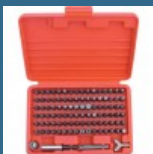

**98 lei**

---

CROMWELL Set surubelite izolate VDE 1000V SET 7 piese

**110 lei**

---

CROMWELL Set Jobber HSS Cu canal ascutit - 19 piese SET OF 19 HSS DRILLS 1-10.00 mm x 0.5 mm

**165 lei**

---