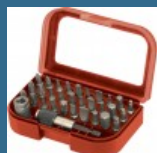

CROMWELL Set varfuri surubelnita pentru ingineri - 32 piese ENGINEERS SCREWDRIVER BIT SET 32 piese

86 lei