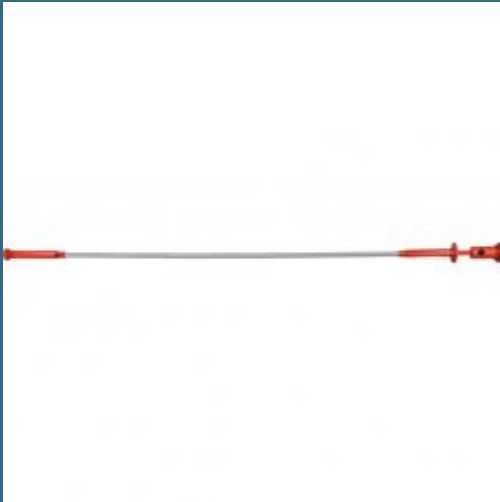

## CROMWELL Tija magnetica 24" CLAW/MAGNETIC PICK UP TOOL WITH LED

Cod produs:

**KEN5530340K**

preturile contin TVA 19%