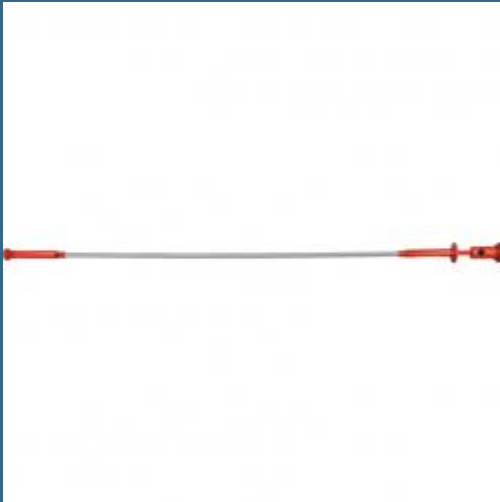

## CROMWELL Tija magnetica 24" CLAW/MAGNETIC PICK UP TOOL WITH LED

Cod produs:

**KEN5530340K**

preturile contin TVA 19%