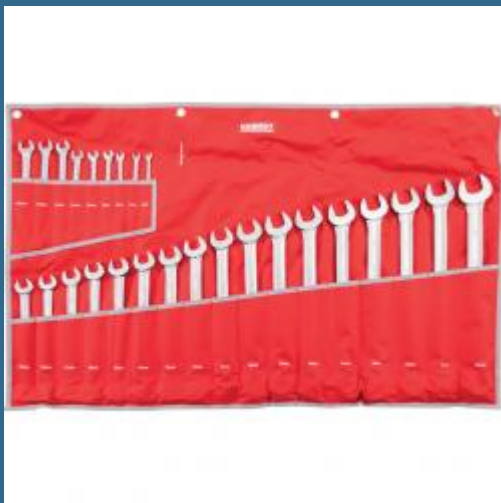

CROMWELL Cheie combinata - Seturi 6-32 mm

PROFESSIONAL COMBINATION SPANNER SET 26PC

Cod produs:

KEN5823974K

preturile contin TVA 19%

Caracteristici

Dimensiuni ambalaj:

Lungime mm: 537

Latime mm: 185

Inaltime mm: 100

Greutate kg: 8.834

Despre produs

Realizate din otel crom vanadiu cu finisaj oglinda intens lustruit. Finisajul oglinda previne aderenta uleiului si a murdariei pe cheie pentru o curatare usoara si previne ruginirea. Brat lung, actionare cu perete. Conform ANSE B107.6. Seturi 9 Piese AF: 1/4", 5/16", 3/8", 7/16", 1/2", 9/16", 5/8", 11/16" si 3/4". 13 Piese AF: 1/4", 5/16", 3/8", 7/16", 1/2", 9/16", 5/8", 11/16", 3/4", 13/16", 7/8", 15/16" si 1". 14 Piese Metric: 6, 7, 8, 9, 10, 11, 12, 13, 14, 15, 16, 17, 18 si 19 mm. 18 Piese Metric: 6, 7, 8, 9, 10, 11, 12, 13, 14, 15, 16, 17, 18, 19, 20, 21, 22 si 24 mm. 14* Piese Metric: 6, 8, 9, 10, 13, 14, 15, 17, 19, 22, 24, 27, 30 si 32 mm. 26 Piese Metric: 6, 7, 8, 9, 10, 11, 12, 13, 14, 15, 16, 17, 18, 19, 20, 21, 22, 23, 24, 25, 26, 27, 28, 29, 30 si 32 mm.