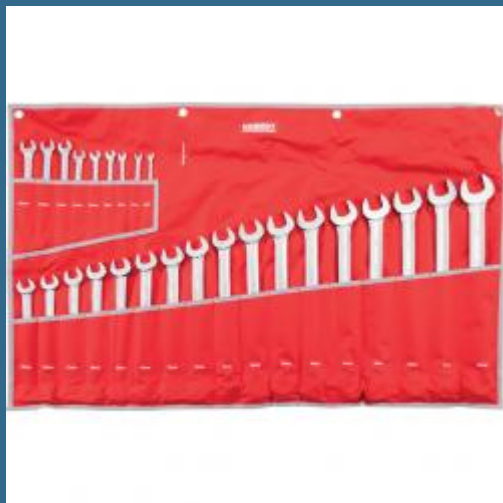

CROMWELL Cheie combinata - Seturi 6-32 mm PROFESSIONAL COMBINATION SPANNER SET 26PC

Cod produs:

KEN5823974K

preturile contin TVA 19%

Caracteristici

Dimensiuni ambraj:

Lungime mm: 537

Latime mm: 185

Inaltime mm: 100

Greutate kg: 8.834

Despre produs

Realizate din otel crom vanadiu cu finisaj oglinda intens lustruit. Finisajul oglinda previne aderenta uleiului si a murdariei pe cheie pentru o curatare usoara si previne ruginirea. Brat lung, actionare cu perete. Conform ANSE B107.6. Seturi 9 Piese AF: 1/4", 5/16", 3/8", 7/16", 1/2", 9/16", 5/8", 11/16" si 3/4". 13 Piese AF: 1/4", 5/16", 3/8", 7/16", 1/2", 9/16", 5/8", 11/16", 3/4", 13/16", 7/8", 15/16" si 1". 14 Piese Metric: 6, 7, 8, 9, 10, 11, 12, 13, 14, 15, 16, 17, 18 si 19 mm. 18 Piese Metric: 6, 7, 8, 9, 10, 11, 12, 13, 14, 15, 16, 17, 18, 19, 20, 21, 22 si 24 mm. 14* Piese Metric: 6, 8, 9, 10, 13, 14, 15, 17, 19, 22, 24, 27, 30 si 32 mm. 26 Piese Metric: 6, 7, 8, 9, 10, 11, 12, 13, 14, 15, 16, 17, 18, 19, 20, 21, 22, 23, 24, 25, 26, 27, 28, 29, 30 si 32 mm.