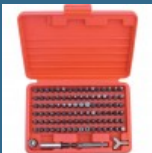

CROMWELL Set varf surubelnita Master - 100 piese MASTER SCREWDRIVER BIT SET 1/4"x25 mm 100 piese

236 lei