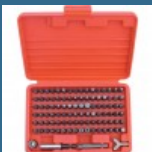

CROMWELL Set varf surubelnita Master - 100 piese MASTER SCREWDRIVER BIT SET 1/4"x25 mm 100 piese

236 lei