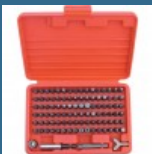

CROMWELL Set varf surubelnita Master - 100 piese MASTER SCREWDRIVER BIT SET 1/4"x25 mm 100 piese

236 lei