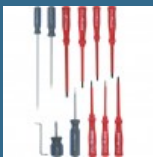

48 lei

CROMWELL Set de pile-ac 16cm (6.1/2") CUT 2 ASSORTED NEEDLE FILE SET-12PCE

50 lei

CROMWELL Set surubelnite cu Maner Combinat si Canelat VDE & ENGINEERS SCREWDRIVER SET 12 piese

118 lei

CROMWELL Set varf surubelnita Master - 100 piese MASTER SCREWDRIVER BIT SET 1/4"x25 mm 100 piese