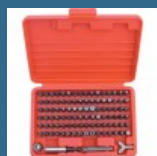

CROMWELL Set varf surubelnita Master - 100 piese MASTER SCREWDRIVER BIT SET 1/4"x25 mm 100 piese

236 lei