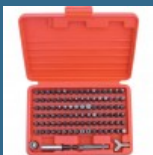

48 lei

CROMWELL Set de pile-ac 16cm (6.1/2") CUT 2 ASSORTED NEEDLE FILE SET-12PCE

50 lei

CROMWELL Set surubelnite cu Maner Combinat si Canelat VDE & ENGINEERS SCREWDRIVER SET 12 piese

118 lei

CROMWELL Set varf surubelnita Master - 100 piese MASTER SCREWDRIVER BIT SET 1/4"x25 mm 100 piese

236 lei

CROMWELL Set 19 piese burghie HSS cu coada dreapta SET OF 19 HSS-COBALT S/SDRILLS 1-10 mm x 0.50 mm

376 lei

CROMWELL Set sfredel si burghiu HSS Senator M3-M12 HSS TAP & DRILL SET 28PCE

418 lei

CROMWELL Set mixt multifunctional 300 mm/12" 12"/300 mm MULTI-FUNCTIONCOMBINATION SET