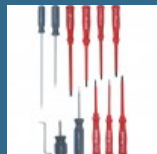

CROMWELL Set surubelnite cu Maner Combinat si Canelat VDE & ENGINEERS SCREWDRIVER SET 12 piese

118 lei