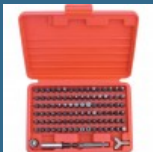

48 lei

CROMWELL Set de pile-ac 16cm (6.1/2") CUT 2 ASSORTED NEEDLE FILE SET-12PCE

50 lei

CROMWELL Set surubelnite cu Maner Combinat si Canelat VDE & ENGINEERS SCREWDRIVER SET 12 piese

118 lei

CROMWELL Set varf surubelnita Master - 100 piese MASTER SCREWDRIVER BIT SET 1/4"x25 mm 100 piese

236 lei

CROMWELL Set 19 piese burghie HSS cu coada dreapta SET OF 19 HSS-COBALT S/DRILLS 1-10 mm x 0.50 mm

376 lei

CROMWELL Set sfredel si burghiu HSS Senator M3-M12 HSS TAP & DRILL SET 28PCE

418 lei

CROMWELL Set mixt multifunctional 300 mm/12" 12"/300 mm MULTI-FUNCTIONCOMBINATION SET