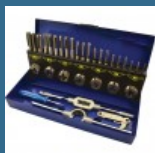

169 lei

MAKITA Incarcator Rapid Li-Ion, 14.4-18V, DC18RC

361 lei

CROMWELL Set de pile-ac 16cm CUT 2 ASSORTED NEEDLE FILE SET (12)

47 lei

CROMWELL Set 6 extractoare de suruburi

48 lei

CROMWELL Set surubelnite cu Maner Combinat si Canelat VDE & ENGINEERS SCREWDRIVER SET 12 piese

118 lei

CROMWELL Set tarozi si filiere M3-M12 CARBON STEEL THREADING SET IN CASE 32PC

328 lei

CROMWELL Set Jobber HSS Cu canal ascutit - 41 piese SET OF 41 HSS DRILLS 6-10.00 mm x 0.1 mm

488 lei

CROMWELL Set mixt multifunctional 300 mm/12" 12"/300 mm MULTI-FUNCTIONCOMBINATION SET