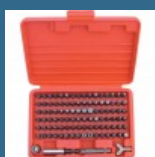

142 lei

MAKITA Caseta 28 biti Long Life, 50 mm

182 lei

CROMWELL Set de pile-ac 16cm CUT 2 ASSORTED NEEDLE FILE SET (12)

47 lei

CROMWELL Set 6 extractoare de suruburi

48 lei

CROMWELL Set surubelnite cu Maner Combinat si Canelat VDE & ENGINEERS SCREWDRIVER SET 12 piese

118 lei

CROMWELL Set varf surubelnita Master - 100 piese MASTER SCREWDRIVER BIT SET 1/4"x25 mm 100 piese

236 lei

CROMWELL Set tarozi si filiere M3-M12 CARBON STEEL THREADING SETIN CASE 32PC

328 lei

CROMWELL Set 19 piese burghie HSS cu coada dreapta SET OF 19 HSS-COBALT S/DRILLS 1-10 mm x 0.50 mm