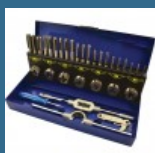

142 lei

MAKITA Caseta 28 biti Long Life, 50 mm

182 lei

CROMWELL Set de pile-ac 16cm CUT 2 ASSORTED NEEDLE FILE SET (12)

47 lei

CROMWELL Set 6 extractoare de suruburi

48 lei

CROMWELL Set surubelnite cu Maner Combinat si Canelat VDE & ENGINEERS SCREWDRIVER SET 12 piese

118 lei

CROMWELL Set varf surubelnita Master - 100 piese MASTER SCREWDRIVER BIT SET 1/4"x25 mm 100 piese

236 lei

CROMWELL Set tarozi si filiere M3-M12 CARBON STEEL THREADING SETIN CASE 32PC

328 lei

CROMWELL Set 19 piese burghie HSS cu coada dreapta SET OF 19 HSS-COBALT S/DRILLS 1-10 mm x 0.50 mm