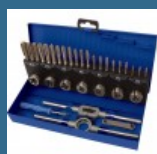

**182 lei**

CROMWELL Set de pile-ac 16cm CUT 2 ASSORTED NEEDLE FILE SET (12)

**47 lei**

CROMWELL Set 6 extractoare de suruburi

**48 lei**

CROMWELL Set surubelute izolate VDE 1000V SET 7 piese

**110 lei**

CROMWELL Set varf surubelnita Master - 100 piese MASTER SCREWDRIVER BIT SET  
1/4"x25 mm 100 piese

**236 lei**

CROMWELL Set 19 piese burghie HSS cu coada dreapta SET OF 19 HSS-COBALT  
S/SDRILLS 1-10 mm x 0.50 mm

**376 lei**

CROMWELL Set metric de Filetare M3-M12 HSS THREADING SETIN CASE 32 piese

**733 lei**