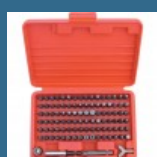

**182 lei**

CROMWELL Set de pile-ac 16cm CUT 2 ASSORTED NEEDLE FILE SET (12)

**47 lei**

CROMWELL Set 6 extractoare de suruburi

**48 lei**

CROMWELL Set surubelute izolate VDE 1000V SET 7 piese

**110 lei**

CROMWELL Set varf surubelnita Master - 100 piese MASTER SCREWDRIVER BIT SET  
1/4"x25 mm 100 piese

**236 lei**

CROMWELL Set 19 piese burghie HSS cu coada dreapta SET OF 19 HSS-COBALT  
S/SDRILLS 1-10 mm x 0.50 mm

**376 lei**

CROMWELL Set metric de Filetare M3-M12 HSS THREADING SETIN CASE 32 piese

**733 lei**