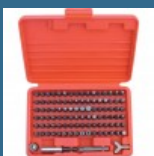

142 lei

MAKITA Casete 28 biti Long Life, 50 mm

182 lei

CROMWELL Set de pile-ac 16cm CUT 2 ASSORTED NEEDLE FILE SET (12)

47 lei

CROMWELL Set 6 extractoare de suruburi

48 lei

CROMWELL Set surubelitate izolate VDE 1000V SET 7 piese

110 lei

CROMWELL Set varf surubelnita Master - 100 piese MASTER SCREWDRIVER BIT SET 1/4"x25 mm 100 piese

236 lei

CROMWELL Set 19 piese burghie HSS cu coada dreapta SET OF 19 HSS-COBALT S/SDRILLS 1-10 mm x 0.50 mm