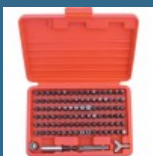

182 lei

CROMWELL Set de pile-ac 16cm CUT 2 ASSORTED NEEDLE FILE SET (12)

47 lei

CROMWELL Set 6 extractoare de suruburi

48 lei

CROMWELL Set surubelite izolate VDE 1000V SET 7 piese

110 lei

CROMWELL Set varf surubelnita Master - 100 piese MASTER SCREWDRIVER BIT SET 1/4"x25 mm 100 piese

236 lei

CROMWELL Set 19 piese burghie HSS cu coada dreapta SET OF 19 HSS-COBALT S/SDRILLS 1-10 mm x 0.50 mm

376 lei

CROMWELL Set metric de Filetare M3-M12 HSS THREADING SETIN CASE 32 piese

733 lei