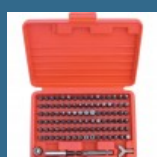

**182 lei**

CROMWELL Set de pile-ac 16cm CUT 2 ASSORTED NEEDLE FILE SET (12)

**47 lei**

CROMWELL Set 6 extractoare de suruburi

**48 lei**

CROMWELL Set surubelite izolate VDE 1000V SET 7 piese

**110 lei**

CROMWELL Set varf surubelnita Master - 100 piese MASTER SCREWDRIVER BIT SET 1/4"x25 mm 100 piese

**236 lei**

CROMWELL Set 19 piese burghie HSS cu coada dreapta SET OF 19 HSS-COBALT S/SDRILLS 1-10 mm x 0.50 mm

**376 lei**

CROMWELL Set metric de Filetare M3-M12 HSS THREADING SETIN CASE 32 piese

**733 lei**