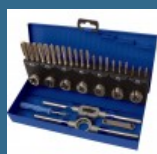

**182 lei**

CROMWELL Set de pile-ac 16cm CUT 2 ASSORTED NEEDLE FILE SET (12)

**47 lei**

CROMWELL Set 6 extractoare de suruburi

**48 lei**

CROMWELL Set surubelite izolate VDE 1000V SET 7 piese

**110 lei**

CROMWELL Set varf surubelnita Master - 100 piese MASTER SCREWDRIVER BIT SET 1/4"x25 mm 100 piese

**236 lei**

CROMWELL Set 19 piese burghie HSS cu coada dreapta SET OF 19 HSS-COBALT S/SDRILLS 1-10 mm x 0.50 mm

**376 lei**

CROMWELL Set metric de Filetare M3-M12 HSS THREADING SETIN CASE 32 piese

**733 lei**