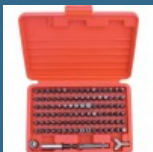

182 lei

CROMWELL Set de pile-ac 16cm CUT 2 ASSORTED NEEDLE FILE SET (12)

47 lei

CROMWELL Set 6 extractoare de suruburi

48 lei

CROMWELL Set surubelite izolate VDE 1000V SET 7 piese

110 lei

CROMWELL Set varf surubelnita Master - 100 piese MASTER SCREWDRIVER BIT SET 1/4"x25 mm 100 piese

236 lei

CROMWELL Set 19 piese burghie HSS cu coada dreapta SET OF 19 HSS-COBALT S/DRILLS 1-10 mm x 0.50 mm

376 lei

CROMWELL Set metric de Filetare M3-M12 HSS THREADING SETIN CASE 32 piese

733 lei