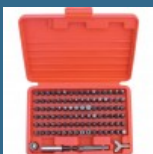

142 lei

MAKITA Caseta 28 biti Long Life, 50 mm

182 lei

CROMWELL Set de pile-ac 16cm CUT 2 ASSORTED NEEDLE FILE SET (12)

47 lei

CROMWELL Set 6 extractoare de suruburi

48 lei

CROMWELL Set surubelite izolate VDE 1000V SET 7 piese

110 lei

CROMWELL Set varf surubelnita Master - 100 piese MASTER SCREWDRIVER BIT SET 1/4"x25 mm 100 piese

236 lei

CROMWELL Set 19 piese burghie HSS cu coada dreapta SET OF 19 HSS-COBALT S/SDRILLS 1-10 mm x 0.50 mm