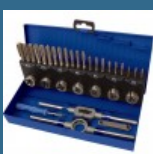

182 lei

CROMWELL Set de pile-ac 16cm CUT 2 ASSORTED NEEDLE FILE SET (12)

47 lei

CROMWELL Set 6 extractoare de suruburi

48 lei

CROMWELL Set surubelite izolate VDE 1000V SET 7 piese

110 lei

CROMWELL Set varf surubelnita Master - 100 piese MASTER SCREWDRIVER BIT SET 1/4"x25 mm 100 piese

236 lei

CROMWELL Set 19 piese burghie HSS cu coada dreapta SET OF 19 HSS-COBALT S/DRILLS 1-10 mm x 0.50 mm

376 lei

CROMWELL Set metric de Filetare M3-M12 HSS THREADING SETIN CASE 32 piese

733 lei