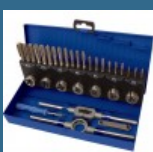

182 lei

CROMWELL Set de pile-ac 16cm CUT 2 ASSORTED NEEDLE FILE SET (12)

47 lei

CROMWELL Set 6 extractoare de suruburi

48 lei

CROMWELL Set surubelite izolate VDE 1000V SET 7 piese

110 lei

CROMWELL Set varf surubelnita Master - 100 piese MASTER SCREWDRIVER BIT SET 1/4"x25 mm 100 piese

236 lei

CROMWELL Set 19 piese burghie HSS cu coada dreapta SET OF 19 HSS-COBALT S/DRILLS 1-10 mm x 0.50 mm

376 lei

CROMWELL Set metric de Filetare M3-M12 HSS THREADING SETIN CASE 32 piese

733 lei