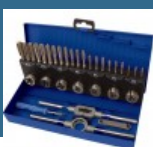

CROMWELL Set metric de Filetare M3-M12 HSS THREADING SETIN CASE 32 piese