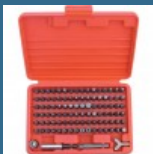

182 lei

CROMWELL Set de pile-ac 16cm CUT 2 ASSORTED NEEDLE FILE SET (12)

47 lei

CROMWELL Set 6 extractoare de suruburi

48 lei

CROMWELL Set surubelite izolate VDE 1000V SET 7 piese

110 lei

CROMWELL Set varf surubelnita Master - 100 piese MASTER SCREWDRIVER BIT SET 1/4"x25 mm 100 piese

236 lei

CROMWELL Set 19 piese burghie HSS cu coada dreapta SET OF 19 HSS-COBALT S/DRILLS 1-10 mm x 0.50 mm

376 lei

CROMWELL Set metric de Filetare M3-M12 HSS THREADING SETIN CASE 32 piese

733 lei