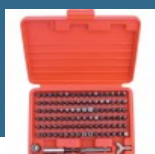

70 lei

CROMWELL Set de pile-ac 16cm CUT 2 ASSORTED NEEDLE FILE SET (12)

47 lei

CROMWELL Set 6 extractoare de suruburi

48 lei

CROMWELL Set surubelnite cu Maner Combinat si Canelat VDE & ENGINEERS SCREWDRIVER SET 12 piese

118 lei

CROMWELL Set varf surubelnita Master - 100 piese MASTER SCREWDRIVER BIT SET 1/4"x25 mm 100 piese

236 lei

CROMWELL Set tarozi si filiere M3-M12 CARBON STEEL THREADING SET IN CASE 32PC

328 lei

CROMWELL Set 19 piese burghie HSS cu coada dreapta SET OF 19 HSS-COBALT S/SDRILLS 1-10 mm x 0.50 mm