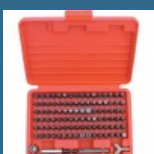

CROMWELL Set varf surubelnita Master - 100 piese MASTER SCREWDRIVER BIT SET 1/4"x25 mm 100 piese

236 lei