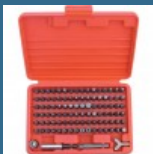

30 lei

CROMWELL Set de pile-ac 16cm CUT 2 ASSORTED NEEDLE FILE SET (12)

47 lei

CROMWELL Cromwell Burghie HSS-CO 1-10/0,5 (19 piese) (5% Cobalt)

220 lei

CROMWELL Set varf surubelnita Master - 100 piese MASTER SCREWDRIVER BIT SET 1/4"x25 mm 100 piese

236 lei

CROMWELL Set tarozi si filiere M3-M12 CARBON STEEL THREADING SET IN CASE 32PC

328 lei

CROMWELL Set 19 piese burghie HSS cu coada dreapta SET OF 19 HSS-COBALT S/DRILLS 1-10 mm x 0.50 mm

376 lei

CROMWELL Cromwell Burghie HSS-CO 1-13/0,5 (25 piese) (5% Cobalt)