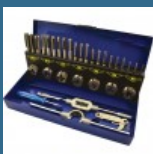

30 lei

CROMWELL Set de pile-ac 16cm CUT 2 ASSORTED NEEDLE FILE SET (12)

47 lei

CROMWELL Cromwell Burghie HSS-CO 1-10/0,5 (19 piese) (5% Cobalt)

220 lei

CROMWELL Set varf surubelnita Master - 100 piese MASTER SCREWDRIVER BIT SET 1/4"x25 mm 100 piese

236 lei

CROMWELL Set tarozi si filiere M3-M12 CARBON STEEL THREADING SET IN CASE 32PC

328 lei

CROMWELL Set 19 piese burghie HSS cu coada dreapta SET OF 19 HSS-COBALT S/DRILLS 1-10 mm x 0.50 mm

376 lei

CROMWELL Cromwell Burghie HSS-CO 1-13/0,5 (25 piese) (5% Cobalt)