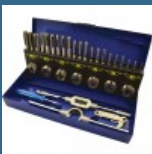

47 lei

CROMWELL Cromwell Burghie HSS-CO 1-10/0,5 (19 piese) (5% Cobalt)

220 lei

CROMWELL Set varf surubelnita Master - 100 piese MASTER SCREWDRIVER BIT SET 1/4"x25 mm 100 piese

236 lei

CROMWELL Set tarozi si filiere M3-M12 CARBON STEEL THREADING SET IN CASE 32PC

328 lei

CROMWELL Set 19 piese burghie HSS cu coada dreapta SET OF 19 HSS-COBALT S/SDRILLS 1-10 mm x 0.50 mm

376 lei

CROMWELL Cromwell Burghie HSS-CO 1-13/0,5 (25 piese) (5% Cobalt)

452 lei

- Burghie lemn clasice
- Burghie metal HSS-R
- Burghie metal HSS-CO
- Burghie metal HSS-G