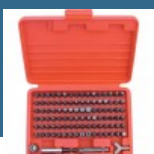

CROMWELL Set varf surubelnita Master - 100 piese MASTER SCREWDRIVER BIT SET 1/4"x25 mm 100 piese