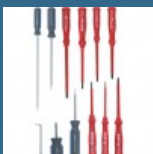

48 lei

CROMWELL Set de pile-ac 16cm (6.1/2") CUT 2 ASSORTED NEEDLE FILE SET-12PCE

50 lei

CROMWELL Set varfuri surubelnita pentru ingineri - 32 piese ENGINEERS SCREWDRIVER BIT SET 32 piese

86 lei

CROMWELL Set surubelnite cu Maner Combinat si Canelat VDE & ENGINEERS SCREWDRIVER SET 12 piese

118 lei

CROMWELL Set de burghie Jobber HSS Cu finisaj lucios - 25 piese SET OF 25 HSS BRIGHT DRILLS 1-13.00 mm x 0.5 mm

294 lei

CROMWELL Set sfredel si burghiu HSS Senator M3-M12 HSS TAP & DRILL SET 28PCE