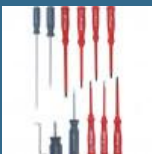

CROMWELL Set surubelnite cu Maner Combinat si Canelat VDE & ENGINEERS SCREWDRIVER SET 12 piese

118 lei