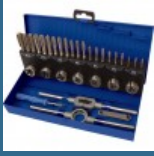

306 lei

CROMWELL Set metric de Filetare M3-M12 HSS THREADING SETIN CASE 32 piese

733 lei