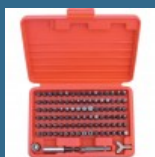

CROMWELL Set varf surubelnita Master - 100 piese MASTER SCREWDRIVER BIT SET 1/4"x25 mm 100 piese

236 lei