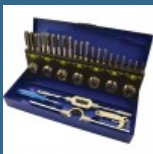

169 lei

MAKITA Incarcator Rapid Li-Ion, 14.4-18V, DC18RC

361 lei

CROMWELL Set de pile-ac 16cm CUT 2 ASSORTED NEEDLE FILE SET (12)

47 lei

CROMWELL Set 6 extractoare de suruburi

48 lei

CROMWELL Set surubelnite cu Maner Combinat si Canelat VDE & ENGINEERS SCREWDRIVER SET 12 piese

118 lei

CROMWELL Set varf surubelnita Master - 100 piese MASTER SCREWDRIVER BIT SET 1/4"x25 mm 100 piese

236 lei

CROMWELL Set tarozi si filiere M3-M12 CARBON STEEL THREADING SET IN CASE 32PC

328 lei

CROMWELL Set 19 piese burghie HSS cu coada dreapta SET OF 19 HSS-COBALT S/SDRILLS 1-10 mm x 0.50 mm