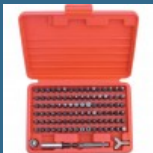

CROMWELL Set varf surubelnita Master - 100 piese MASTER SCREWDRIVER BIT SET 1/4"x25 mm 100 piese

236 lei