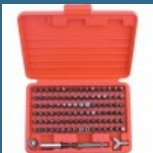

CROMWELL Set varf surubelnita Master - 100 piese MASTER SCREWDRIVER BIT SET 1/4"x25 mm 100 piese

236 lei