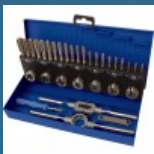

CROMWELL Set metric de Filetare M3-M12 HSS THREADING SET IN CASE 32 piese

733 lei