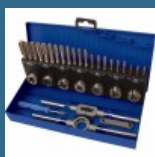

CROMWELL Set metric de Filetare M3-M12 HSS THREADING SET IN CASE 32 piese

733 lei