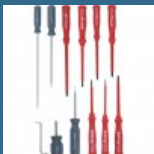

169 lei

MAKITA Incarcator Rapid Li-Ion, 14.4-18V, DC18RC

361 lei

CROMWELL Set de pile-ac 16cm CUT 2 ASSORTED NEEDLE FILE SET (12)

47 lei

CROMWELL Set 6 extractoare de suruburi

48 lei

CROMWELL Set varfuri surubelnita pentru ingineri - 32 piese ENGINEERS SCREWDRIVER BIT SET 32 piese

86 lei

CROMWELL Set surubelnite cu Maner Combinat si Canelat VDE & ENGINEERS SCREWDRIVER SET 12 piese

118 lei

CROMWELL Set de burghie Jobber HSS Cu finisaj lucios - 25 piese SET OF 25 HSS BRIGHT DRILLS 1-13.00 mm x 0.5 mm