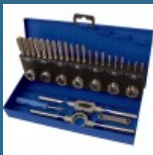

CROMWELL Set metric de Filetare M3-M12 HSS THREADING SET IN CASE 32 piese

733 lei

- Burghie lemn clasice
- Burghie metal HSS-CO
- Burghie metal HSS-R
- Burghie metal HSS-G
- Burghie balamale
- Diverse accesorii
- Carote MultiConstruction
- Carote BiMetal
- Carote Progressor BiMetal
- Carote SheetMetal
- Carote caramida/zidarie