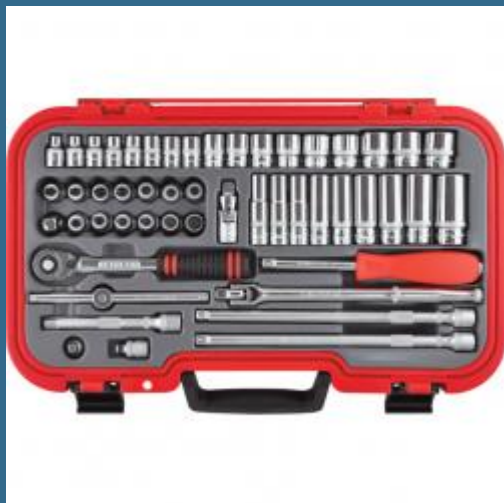

# CROMWELL Set chei tubulare METRIC 50PC KEN-GRIP SOCKET SET 3/8" SQ DR

Cod produs:

**KEN5828810K**

preturile contin TVA 19%

### Dimensiuni ambraj:

Lungime mm: 465

Latime mm: 100

Inaltime mm: 275

Greutate kg: 5.4

### Set de livrare

Chei tubulare metrice Ken-Grip® standard: 6, 7, 8, 9, 10, 11, 12, 13, 14, 15, 16, 17, 18, 19, 20, 21, 22 mm

Chei tubulare metrice Ken-Grip® lungi: 10, 11, 12, 13, 14, 15, 17, 19, 22 mm