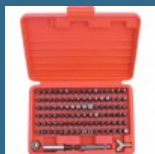

1895 lei

MAKITA Caseta 28 biti Long Life, 50 mm

182 lei

CROMWELL Set 4 extractoare de suruburi

30 lei

CROMWELL Set pile-ac cu diamant 16cm DIAMOND FILE SET 120/140 GRAIN-6PCE

79 lei

CROMWELL Set surubelnite cu Maner Combinat si Canelat VDE & ENGINEERS SCREWDRIVER SET 12 piese

118 lei

CROMWELL Set varf surubelnita Master - 100 piese MASTER SCREWDRIVER BIT SET 1/4"x25 mm 100 piese

236 lei

CROMWELL Set de burghie Jobber HSS Cu finisaj lucios - 25 piese SET OF 25 HSS BRIGHT DRILLS 1-13.00 mm x 0.5 mm