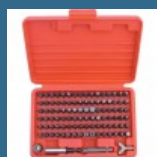

CROMWELL Set pile-ac cu diamant 16cm DIAMOND FILE SET 120/140 GRAIN-6PCE

79 lei

---

CROMWELL Set surubelnite cu Maner Combinat si Canelat VDE & ENGINEERS SCREWDRIVER SET 12 piese

118 lei

---

CROMWELL Set varf surubelnita Master - 100 piese MASTER SCREWDRIVER BIT SET 1/4"x25 mm 100 piese

236 lei

---

CROMWELL Set de burghie Jobber HSS Cu finisaj lucios - 25 piese SET OF 25 HSS BRIGHT DRILLS 1-13.00 mm x 0.5 mm

294 lei

---

CROMWELL Set burghie si tarozi HSS cu canal ascutit - 28 piese SET OF 28 HSS METRIC DRILLS & TAPS