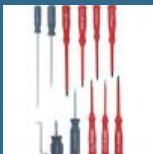

86 lei

MAKITA Caseta 28 biti Long Life, 50 mm

182 lei

MAKITA BL1815G Acumulator Li-Ion, 18V TIP G, 1.5Ah

230 lei

CROMWELL Set 6 extractoare de suruburi

48 lei

CROMWELL Set de pile-ac 16cm (6.1/2") CUT 2 ASSORTED NEEDLE FILE SET-12PCE

50 lei

CROMWELL Set surubelnite cu Maner Combinat si Canelat VDE & ENGINEERS SCREWDRIVER SET 12 piese

118 lei

CROMWELL Set sfredel si burghiu HSS Senator M3-M12 HSS TAP & DRILL SET 28PCE

418 lei

CROMWELL Set Jobber HSS Cu canal ascutit - 41 piese SET OF 41 HSS DRILLS 6-10.00 mm x 0.1 mm