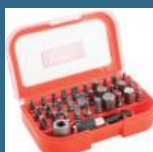

CROMWELL Set varfuri surubelnita pentru ingineri - 32 piese ENGINEERS SCREWDRIVER BIT SET 32 piese

86 lei