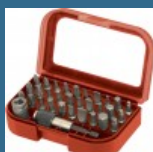

CROMWELL Set varfuri surubelnita pentru ingineri - 32 piese ENGINEERS SCREWDRIVER BIT SET 32 piese

86 lei