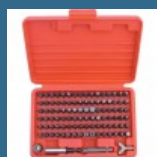

1895 lei

MAKITA Caseta 28 biti Long Life, 50 mm

182 lei

CROMWELL Set 4 extractoare de suruburi

30 lei

CROMWELL Set pile-ac cu diamant 16cm DIAMOND FILE SET 120/140 GRAIN-6PCE

79 lei

CROMWELL Set surubelnite cu Maner Combinat si Canelat VDE & ENGINEERS SCREWDRIVER SET 12 piese

118 lei

CROMWELL Set varf surubelnita Master - 100 piese MASTER SCREWDRIVER BIT SET 1/4"x25 mm 100 piese

236 lei

CROMWELL Set de burghie Jobber HSS Cu finisaj lucios - 25 piese SET OF 25 HSS BRIGHT DRILLS 1-13.00 mm x 0.5 mm