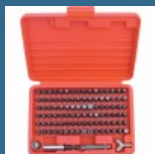

CROMWELL Set pile-ac cu diamant 16cm DIAMOND FILE SET 120/140 GRAIN-6PCE

79 lei

---

CROMWELL Set surubelnite cu Maner Combinat si Canelat VDE & ENGINEERS SCREWDRIVER SET 12 piese

118 lei

---

CROMWELL Set varf surubelnita Master - 100 piese MASTER SCREWDRIVER BIT SET 1/4"x25 mm 100 piese

236 lei

---

CROMWELL Set de burghie Jobber HSS Cu finisaj lucios - 25 piese SET OF 25 HSS BRIGHT DRILLS 1-13.00 mm x 0.5 mm

294 lei

---

CROMWELL Set burghie si tarozi HSS cu canal ascutit - 28 piese SET OF 28 HSS METRIC DRILLS & TAPS