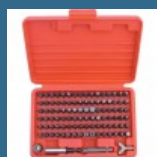

CROMWELL Set varf surubelnita Master - 100 piese MASTER SCREWDRIVER BIT SET 1/4"x25 mm 100 piese

236 lei