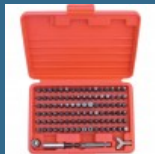

CROMWELL Set varf surubelnita Master - 100 piese MASTER SCREWDRIVER BIT SET 1/4"x25 mm 100 piese

236 lei