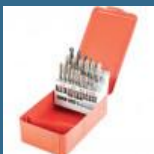

236 lei

---

CROMWELL Set de burghie Jobber HSS Cu finisaj lucios - 25 piese SET OF 25 HSS BRIGHT DRILLS 1-13.00 mm x 0.5 mm

294 lei

---

CROMWELL Set burghie si tarozi HSS cu canal ascutit - 28 piese SET OF 28 HSS METRIC DRILLS & TAPS