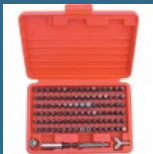

CROMWELL Set pile-ac cu diamant 16cm DIAMOND FILE SET 120/140 GRAIN-6PCE

79 lei

---

CROMWELL Set surubelnite cu Maner Combinat si Canelat VDE & ENGINEERS SCREWDRIVER SET 12 piese

118 lei

---

CROMWELL Set varf surubelnita Master - 100 piese MASTER SCREWDRIVER BIT SET 1/4"x25 mm 100 piese

236 lei

---

CROMWELL Set de burghie Jobber HSS Cu finisaj lucios - 25 piese SET OF 25 HSS BRIGHT DRILLS 1-13.00 mm x 0.5 mm

294 lei

---

CROMWELL Set burghie si tarozi HSS cu canal ascutit - 28 piese SET OF 28 HSS METRIC DRILLS & TAPS