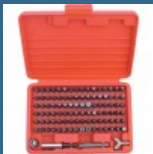

1895 lei

MAKITA Caseta 28 biti Long Life, 50 mm

182 lei

CROMWELL Set 4 extractoare de suruburi

30 lei

CROMWELL Set pile-ac cu diamant 16cm DIAMOND FILE SET 120/140 GRAIN-6PCE

79 lei

CROMWELL Set surubelnite cu Maner Combinat si Canelat VDE & ENGINEERS SCREWDRIVER SET 12 piese

118 lei

CROMWELL Set varf surubelnita Master - 100 piese MASTER SCREWDRIVER BIT SET 1/4"x25 mm 100 piese

236 lei

CROMWELL Set de burghie Jobber HSS Cu finisaj lucios - 25 piese SET OF 25 HSS BRIGHT DRILLS 1-13.00 mm x 0.5 mm