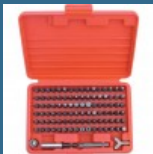

CROMWELL Set varf surubelnita Master - 100 piese MASTER SCREWDRIVER BIT SET 1/4"x25 mm 100 piese

236 lei