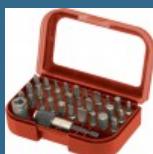

CROMWELL Set varfuri surubelnita pentru ingineri - 32 piese ENGINEERS SCREWDRIVER BIT SET 32 piese

86 lei