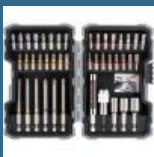

BOSCH Caseta 43 piese Extra Hard mixt cu chei tubulare

133 lei