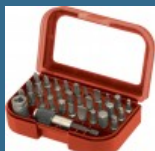

CROMWELL Set varfuri surubelnita pentru ingineri - 32 piese ENGINEERS SCREWDRIVER BIT SET 32 piese

86 lei