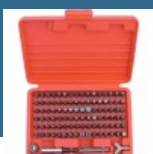

2098 lei

CROMWELL Set 6 extractoare de suruburi

48 lei

CROMWELL Set de pile-ac 16cm (6.1/2") CUT 2 ASSORTED NEEDLE FILE SET-12PCE

50 lei

CROMWELL Set surubelnite cu Maner Combinat si Canelat VDE & ENGINEERS  
SCREWDRIVER SET 12 piese

118 lei

CROMWELL Set varf surubelnita Master - 100 piese MASTER SCREWDRIVER BIT SET 1/4"x25 mm 100 piese

236 lei

---

CROMWELL Set 19 piese burghie HSS cu coada dreapta SET OF 19 HSS-COBALT S/SDRILLS  
1-10 mm x 0.50 mm