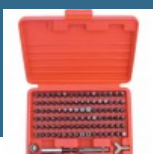

CROMWELL Set varf surubelnita Master - 100 piese MASTER SCREWDRIVER BIT SET 1/4"x25 mm 100 piese