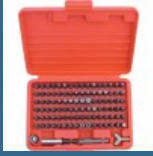

118 lei

CROMWELL Set varf surubelnita Master - 100 piese MASTER SCREWDRIVER BIT SET 1/4"x25 mm 100 piese

236 lei