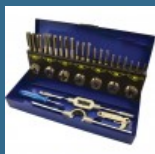

47 lei

CROMWELL Set 6 extractoare de suruburi

48 lei

CROMWELL Set surubelnite cu Maner Combinat si Canelat VDE & ENGINEERS SCREWDRIVER SET 12 piese

118 lei

CROMWELL Set varf surubelnita Master - 100 piese MASTER SCREWDRIVER BIT SET 1/4"x25 mm 100 piese

236 lei

CROMWELL Set tarozi si filiere M3-M12 CARBON STEEL THREADING SET IN CASE 32PC

328 lei

CROMWELL Set 19 piese burghie HSS cu coada dreapta SET OF 19 HSS-COBALT S/DRILLS 1-10 mm x 0.50 mm

376 lei

CROMWELL Set mixt multifunctional 300 mm/12" 12"/300 mm MULTI-FUNCTIONCOMBINATION SET