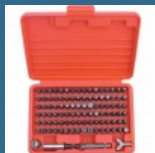

47 lei

CROMWELL Set 6 extractoare de suruburi

48 lei

CROMWELL Set surubelnite cu Maner Combinat si Canelat VDE & ENGINEERS SCREWDRIVER SET 12 piese

118 lei

CROMWELL Set varf surubelnita Master - 100 piese MASTER SCREWDRIVER BIT SET 1/4"x25 mm 100 piese

236 lei

CROMWELL Set tarozi si filiere M3-M12 CARBON STEEL THREADING SET IN CASE 32PC

328 lei

CROMWELL Set 19 piese burghie HSS cu coada dreapta SET OF 19 HSS-COBALT S/DRILLS 1-10 mm x 0.50 mm

376 lei

CROMWELL Set mixt multifunctional 300 mm/12" 12"/300 mm MULTI-FUNCTIONCOMBINATION SET