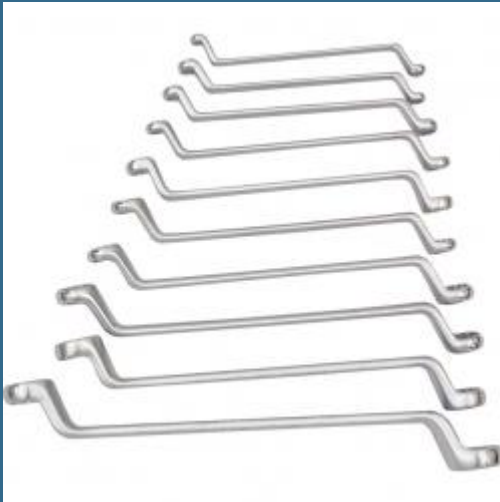

CROMWELL Cheie inelara cu cap dublu - Seturi 1/4-1" AF CV RING SPANNERSET 10PC

Cod produs:

KEN5821930K

preturile contin TVA 19%

Caracteristici

Dimensiuni ambraj:

Lungime mm: 495

Latime mm: 105

Inaltime mm: 132

Greutate kg: 2.404

Set de livrare

Cheie inelare cotite inch: 1/4" x 5/16", 5/16" x 3/8", 3/8" x 7/16", 7/16" x 1/2", 1/2" x 9/16", 9/16" x 5/8", 5/8" x 11/16", 11/16" x 3/4", 3/4" x 7/8", 15/16" x 1" AF

Despre produs

Din otel crom vanadiu cu finisaj satinat si capete polizate puternic, cu falci bi hexagon inclinate cu doua capete inchise. Conform DIN 838 Metric & AF, BS 192 : 1982 & BS 3555: 1998 Whitworth. Seturi 7 Piese Metric: 6 x 7, 8 x 9, 10 x 11, 12 x 13, 14 x 15, 16 x 17 si 18 x 19 mm. 11 Piese Metric: 6 x 7, 8 x 9, 10 x 11, 12 x 13, 14 x 15, 16 x 17, 18 x 19, 20 x 22, 21 x 23, 24 x 27 si 30 x 32 mm. 5 Piese AF: 1/4" x 5/16", 3/8" x 7/16", 1/2" x 9/16", 5/8" x 11/16" si 3/4" x 7/8". 10 Piese AF: 1/4" x 5/16", 5/16" x 3/8", 3/8" x 7/16", 7/16" x 1/2", 1/2" x 9/16", 9/16" x 5/8", 5/8" x 11/16", 11/16" x 3/4", 3/4" x 7/8" si 15/16" x 1". 5 Piese BSW: 3/16" x 1/4", 5/16" x 3/8", 7/16" x 1/2", 9/16" x 5/8" si 11/16" x 3/4".