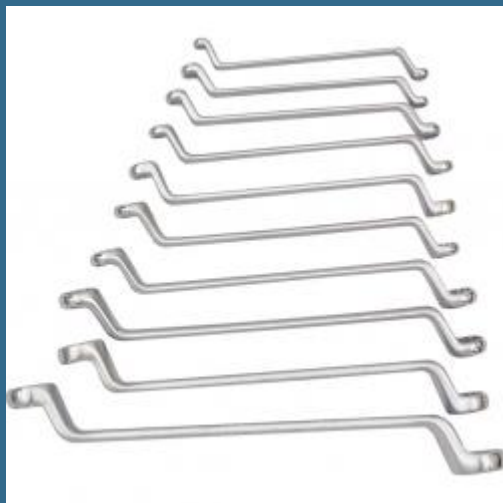

# CROMWELL Cheie inelara cu cap dublu - Seturi 1/4-1" AF CV RING SPANNERSET 10PC

Cod produs:

**KEN5821930K**

preturile contin TVA 19%

### Dimensiuni ambraj:

Lungime mm: 495

Latime mm: 105

Inaltime mm: 132

Greutate kg: 2.404

### Set de livrare

Cheie inelare cotite inch: 1/4" x 5/16", 5/16" x 3/8", 3/8" x 7/16", 7/16" x 1/2", 1/2" x 9/16", 9/16" x 5/8", 5/8" x 11/16", 11/16" x 3/4", 3/4" x 7/8", 15/16" x 1" AF

### Despre produs

Din otel crom vanadiu cu finisaj satinat si capete polizate puternic, cu falci bi hexagon inclinate cu doua capete inchise. Conform DIN 838 Metric & AF, BS 192 : 1982 & BS 3555: 1998 Whitworth. Seturi 7 Piese Metric: 6 x 7, 8 x 9, 10 x 11, 12 x 13, 14 x 15, 16 x 17 si 18 x 19 mm. 11 Piese Metric: 6 x 7, 8 x 9, 10 x 11, 12 x 13, 14 x 15, 16 x 17, 18 x 19, 20 x 22, 21 x 23, 24 x 27 si 30 x 32 mm. 5 Piese AF: 1/4" x 5/16", 3/8" x 7/16", 1/2" x 9/16", 5/8" x 11/16" si 3/4" x 7/8". 10 Piese AF: 1/4" x 5/16", 5/16" x 3/8", 3/8" x 7/16", 7/16" x 1/2", 1/2" x 9/16", 9/16" x 5/8", 5/8" x 11/16", 11/16" x 3/4", 3/4" x 7/8" si 15/16" x 1". 5 Piese BSW: 3/16" x 1/4", 5/16" x 3/8", 7/16" x 1/2", 9/16" x 5/8" si 11/16" x 3/4".