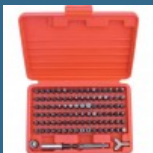

CROMWELL Set varf surubelnita Master - 100 piese MASTER SCREWDRIVER BIT SET 1/4"x25
mm 100 piese

236 lei