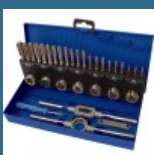

CROMWELL Set metric de Filetare M3-M12 HSS THREADING SET IN CASE 32 piese

733 lei