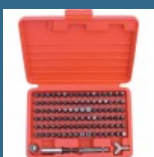

CROMWELL Set varf surubelnita Master - 100 piese MASTER SCREWDRIVER BIT SET 1/4"x25 mm 100 piese

236 lei