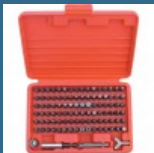

CROMWELL Set varf surubelnita Master - 100 piese MASTER SCREWDRIVER BIT SET 1/4"x25 mm 100 piese

236 lei