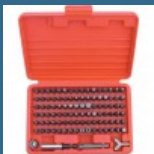

CROMWELL Set varf surubelnita Master - 100 piese MASTER SCREWDRIVER BIT SET 1/4"x25 mm 100 piese

236 lei