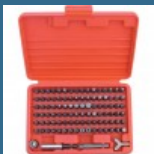

CROMWELL Set 4 extractoare de suruburi

30 lei

---

CROMWELL Set pile-ac cu diamant 16cm DIAMOND FILE SET 120/140 GRAIN-6PCE

79 lei

---

CROMWELL Set surubelite izolate VDE 1000V SET 7 piese

110 lei

---

CROMWELL Set Jobber HSS Cu canal ascutit - 19 piese SET OF 19 HSS DRILLS 1-10.00 mm x 0.5 mm

165 lei

---

CROMWELL Set varf surubelnita Master - 100 piese MASTER SCREWDRIVER BIT SET 1/4"x25 mm 100 piese