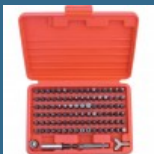

110 lei

---

CROMWELL Set Jobber HSS Cu canal ascutit - 19 piese SET OF 19 HSS DRILLS 1-10.00 mm x 0.5 mm

165 lei

---

CROMWELL Set varf surubelnita Master - 100 piese MASTER SCREWDRIVER BIT SET 1/4"x25 mm 100 piese

236 lei

---

CROMWELL Set burghie si tarozi HSS cu canal ascutit - 28 piese SET OF 28 HSS METRIC DRILLS & TAPS

501 lei

---

- Biti calitate standard