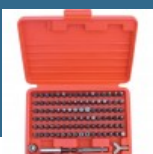

CROMWELL Set varf surubelnita Master - 100 piese MASTER SCREWDRIVER BIT SET 1/4"x25
mm 100 piese