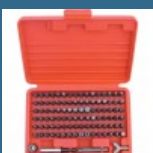

CROMWELL Set varf surubelnita Master - 100 piese MASTER SCREWDRIVER BIT SET 1/4"x25
mm 100 piese

236 lei