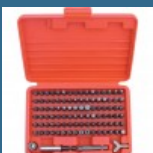

384 lei

BOSCH GBA12V Set 2 acumulatori LI-Ion, 12V, 4Ah

699 lei

MAKITA Caseta 28 biti Long Life, 50 mm

182 lei

CROMWELL Set de pile-ac 16cm CUT 2 ASSORTED NEEDLE FILE SET (12)

47 lei

CROMWELL Set surubelnite cu Maner Combinat si Canelat VDE & ENGINEERS SCREWDRIVER SET 12 piese

118 lei

CROMWELL Set varf surubelnita Master - 100 piese MASTER SCREWDRIVER BIT SET 1/4"x25 mm 100 piese

236 lei

CROMWELL Set tarozi si filiere M3-M12 CARBON STEEL THREADING SET IN CASE 32PC

328 lei

CROMWELL Set 19 piese burghie HSS cu coada dreapta SET OF 19 HSS-COBALT S/SDRILLS
1-10 mm x 0.50 mm