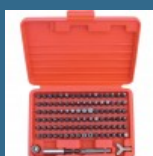

384 lei

BOSCH GBA12V Set 2 acumulatori LI-Ion, 12V, 4Ah

699 lei

MAKITA Caseta 28 biti Long Life, 50 mm

182 lei

CROMWELL Set de pile-ac 16cm CUT 2 ASSORTED NEEDLE FILE SET (12)

47 lei

CROMWELL Set surubelnite cu Maner Combinat si Canelat VDE & ENGINEERS
SCREWDRIVER SET 12 piese

118 lei

CROMWELL Set varf surubelnita Master - 100 piese MASTER SCREWDRIVER BIT SET 1/4"x25
mm 100 piese

236 lei

CROMWELL Set tarozi si filiere M3-M12 CARBON STEEL THREADING SET IN CASE 32PC

328 lei

CROMWELL Set 19 piese burghie HSS cu coada dreapta SET OF 19 HSS-COBALT S/SDRILLS
1-10 mm x 0.50 mm