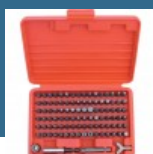

CROMWELL Set varf surubelnita Master - 100 piese MASTER SCREWDRIVER BIT SET 1/4"x25 mm 100 piese