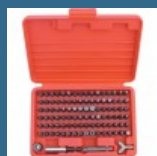

1895 lei

MAKITA Caseta 28 biti Long Life, 50 mm

182 lei

CROMWELL Set 4 extractoare de suruburi

30 lei

CROMWELL Set pile-ac cu diamant 16cm DIAMOND FILE SET 120/140 GRAIN-6PCE

79 lei

CROMWELL Set surubelnite cu Maner Combinat si Canelat VDE & ENGINEERS SCREWDRIVER SET 12 piese

118 lei

CROMWELL Set varf surubelnita Master - 100 piese MASTER SCREWDRIVER BIT SET 1/4"x25 mm 100 piese

236 lei

CROMWELL Set de burghie Jobber HSS Cu finisaj lucios - 25 piese SET OF 25 HSS BRIGHT DRILLS 1-13.00 mm x 0.5 mm